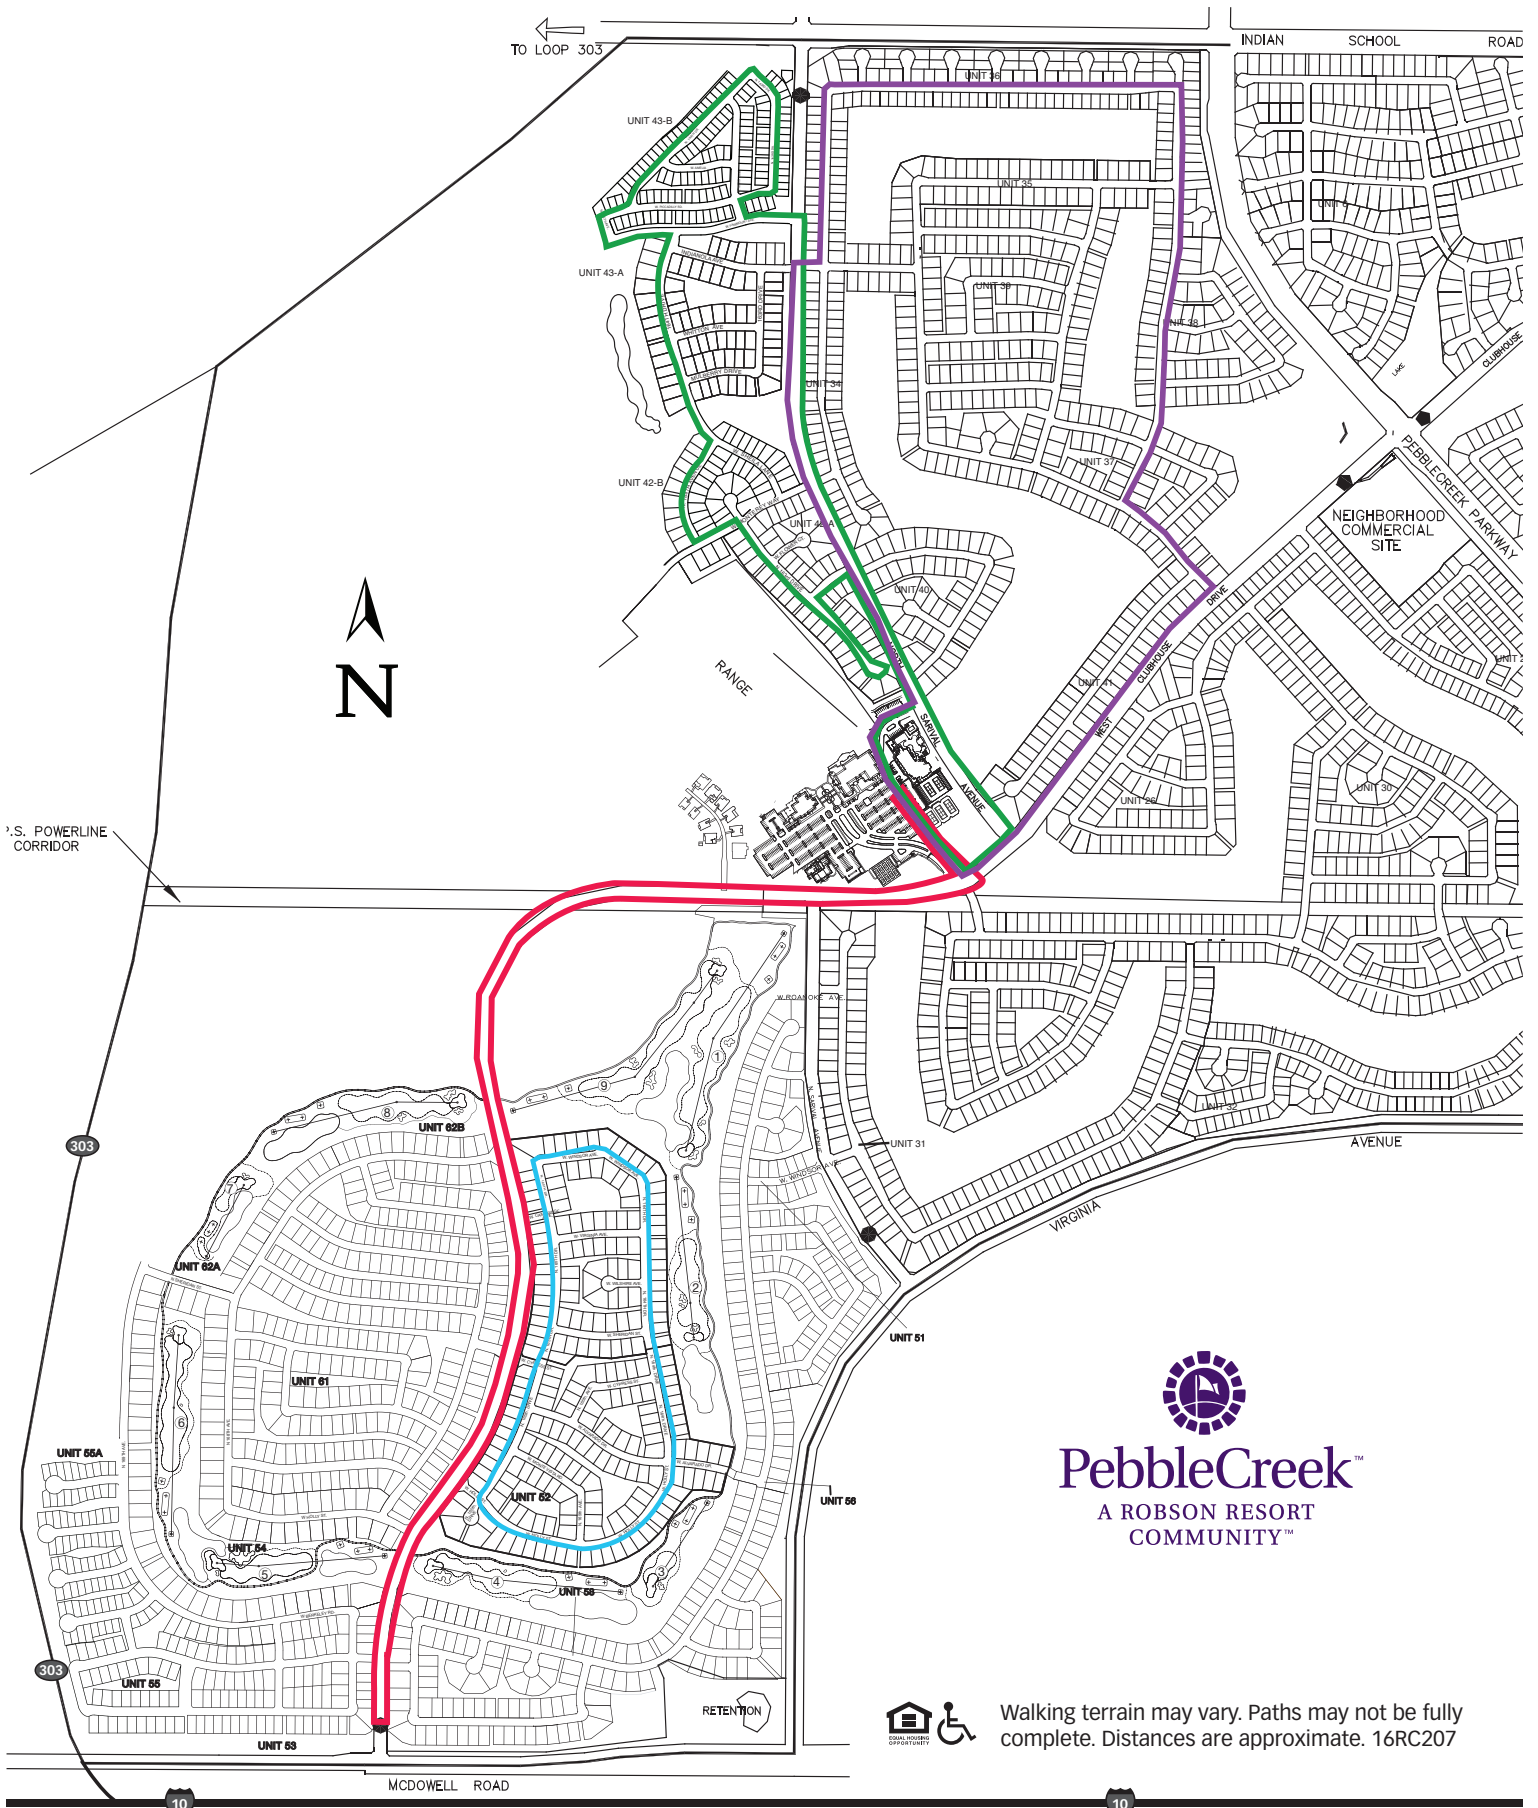

PEBBLECREEK – TUSCANY WALKING PATHS

■ 2.7 Miles ■ 1.3 Miles ■ 2.7 Miles ■ 2.4 Miles

PebbleCreek™
A ROBSON RESORT
COMMUNITY™

Walking terrain may vary. Paths may not be fully complete. Distances are approximate. 16RC207

PEBBLECREEK – EAGLE'S NEST WALKING PATHS

■ 2.5 Miles ■ .6 Miles ■ .6 Miles

PebbleCreek™
A ROBSON RESORT
COMMUNITY™

Walking terrain may vary. Paths may not be fully complete. Distances are approximate. 16RC207