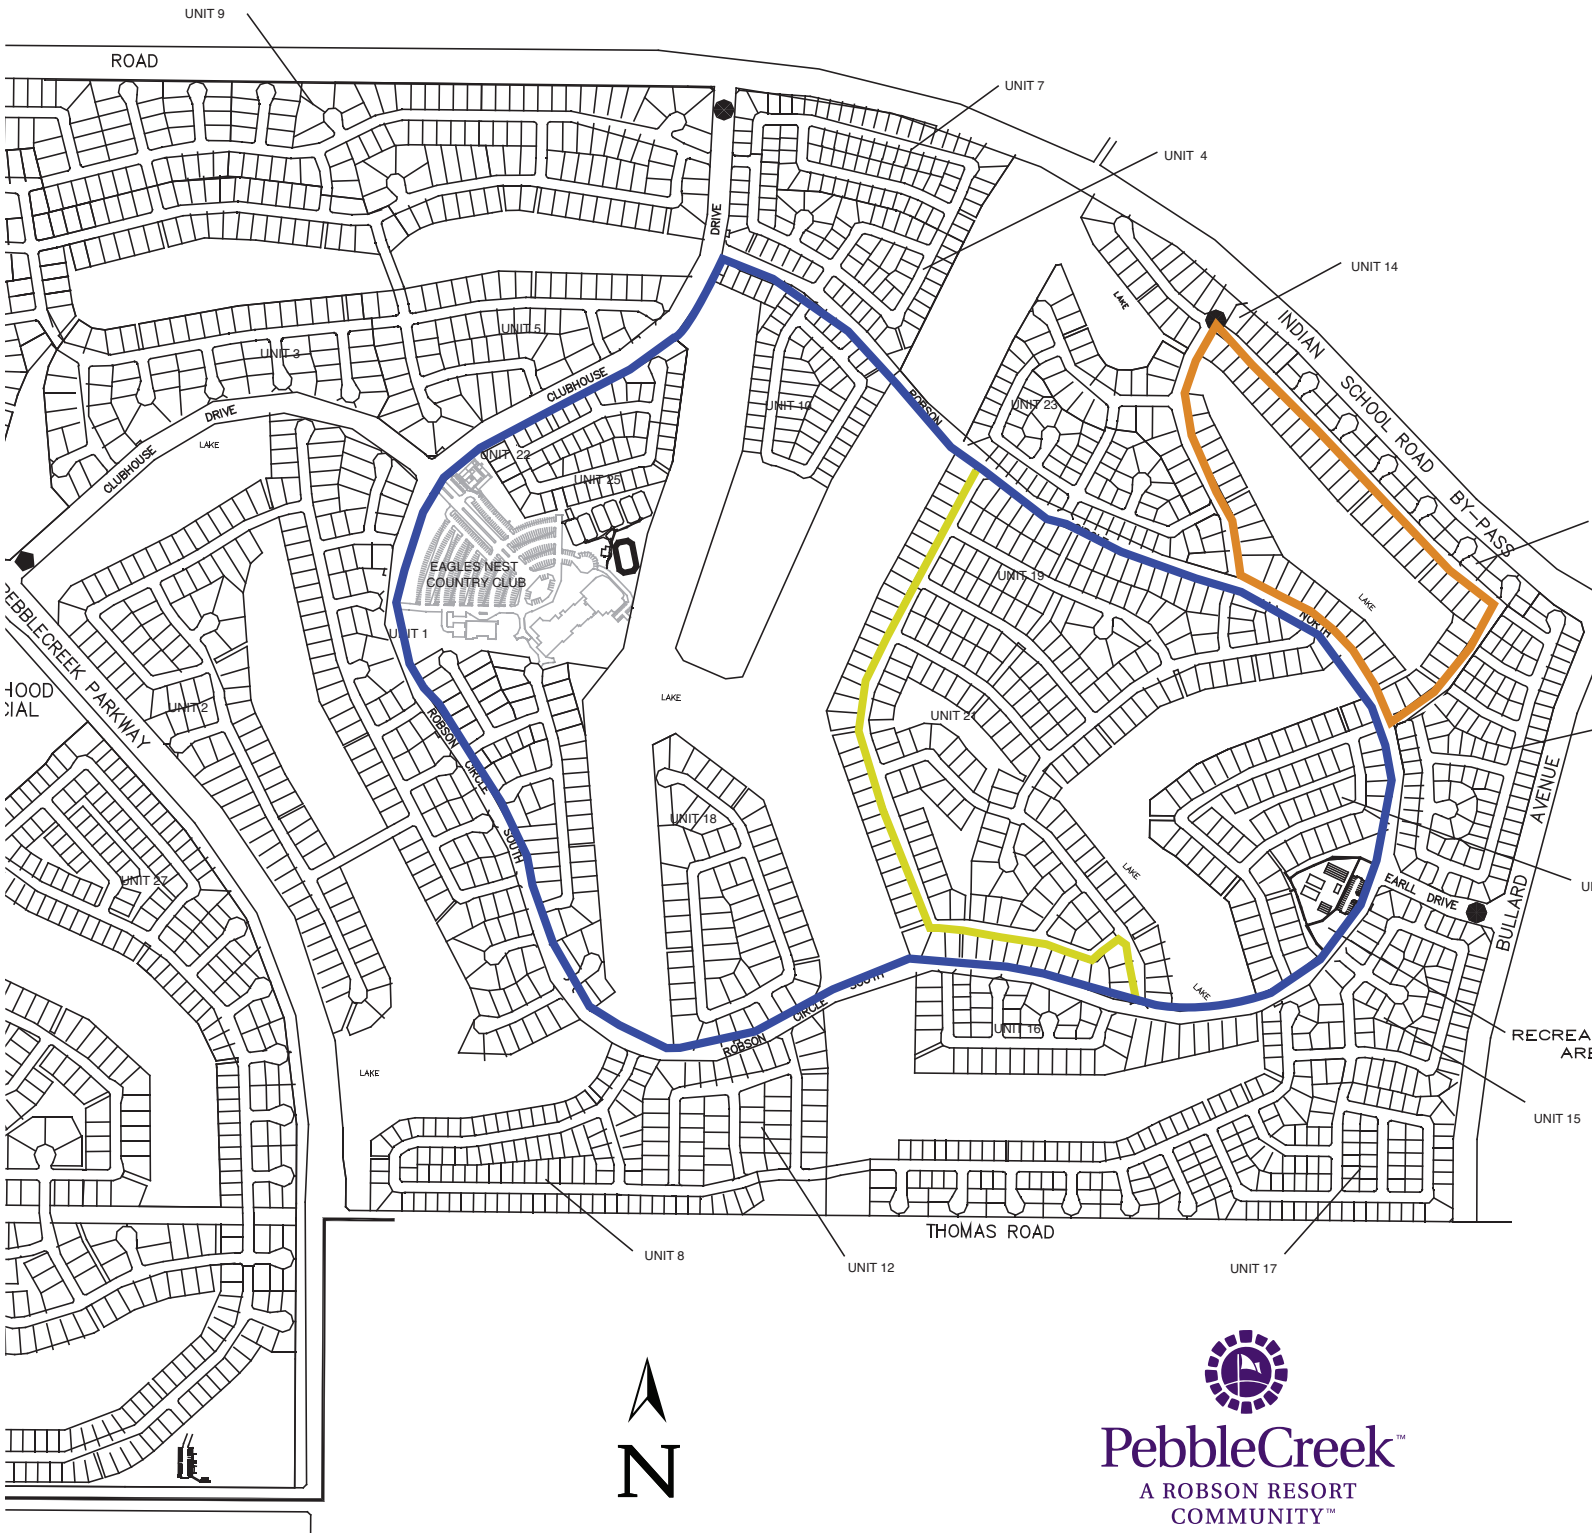

PEBBLECREEK – TUSCANY WALKING PATHS

■ 2.7 Miles ■ 1.3 Miles ■ 2.7 Miles ■ 2.4 Miles

PebbleCreek™
A ROBSON RESORT
COMMUNITY™

Walking terrain may vary. Paths may not be fully complete. Distances are approximate. 16RC207

PEBBLECREEK – EAGLE'S NEST WALKING PATHS

■ 2.5 Miles ■ .6 Miles ■ .6 Miles

PebbleCreek™
A ROBSON RESORT
COMMUNITY™

Walking terrain may vary. Paths may not be fully complete. Distances are approximate. 16RC207