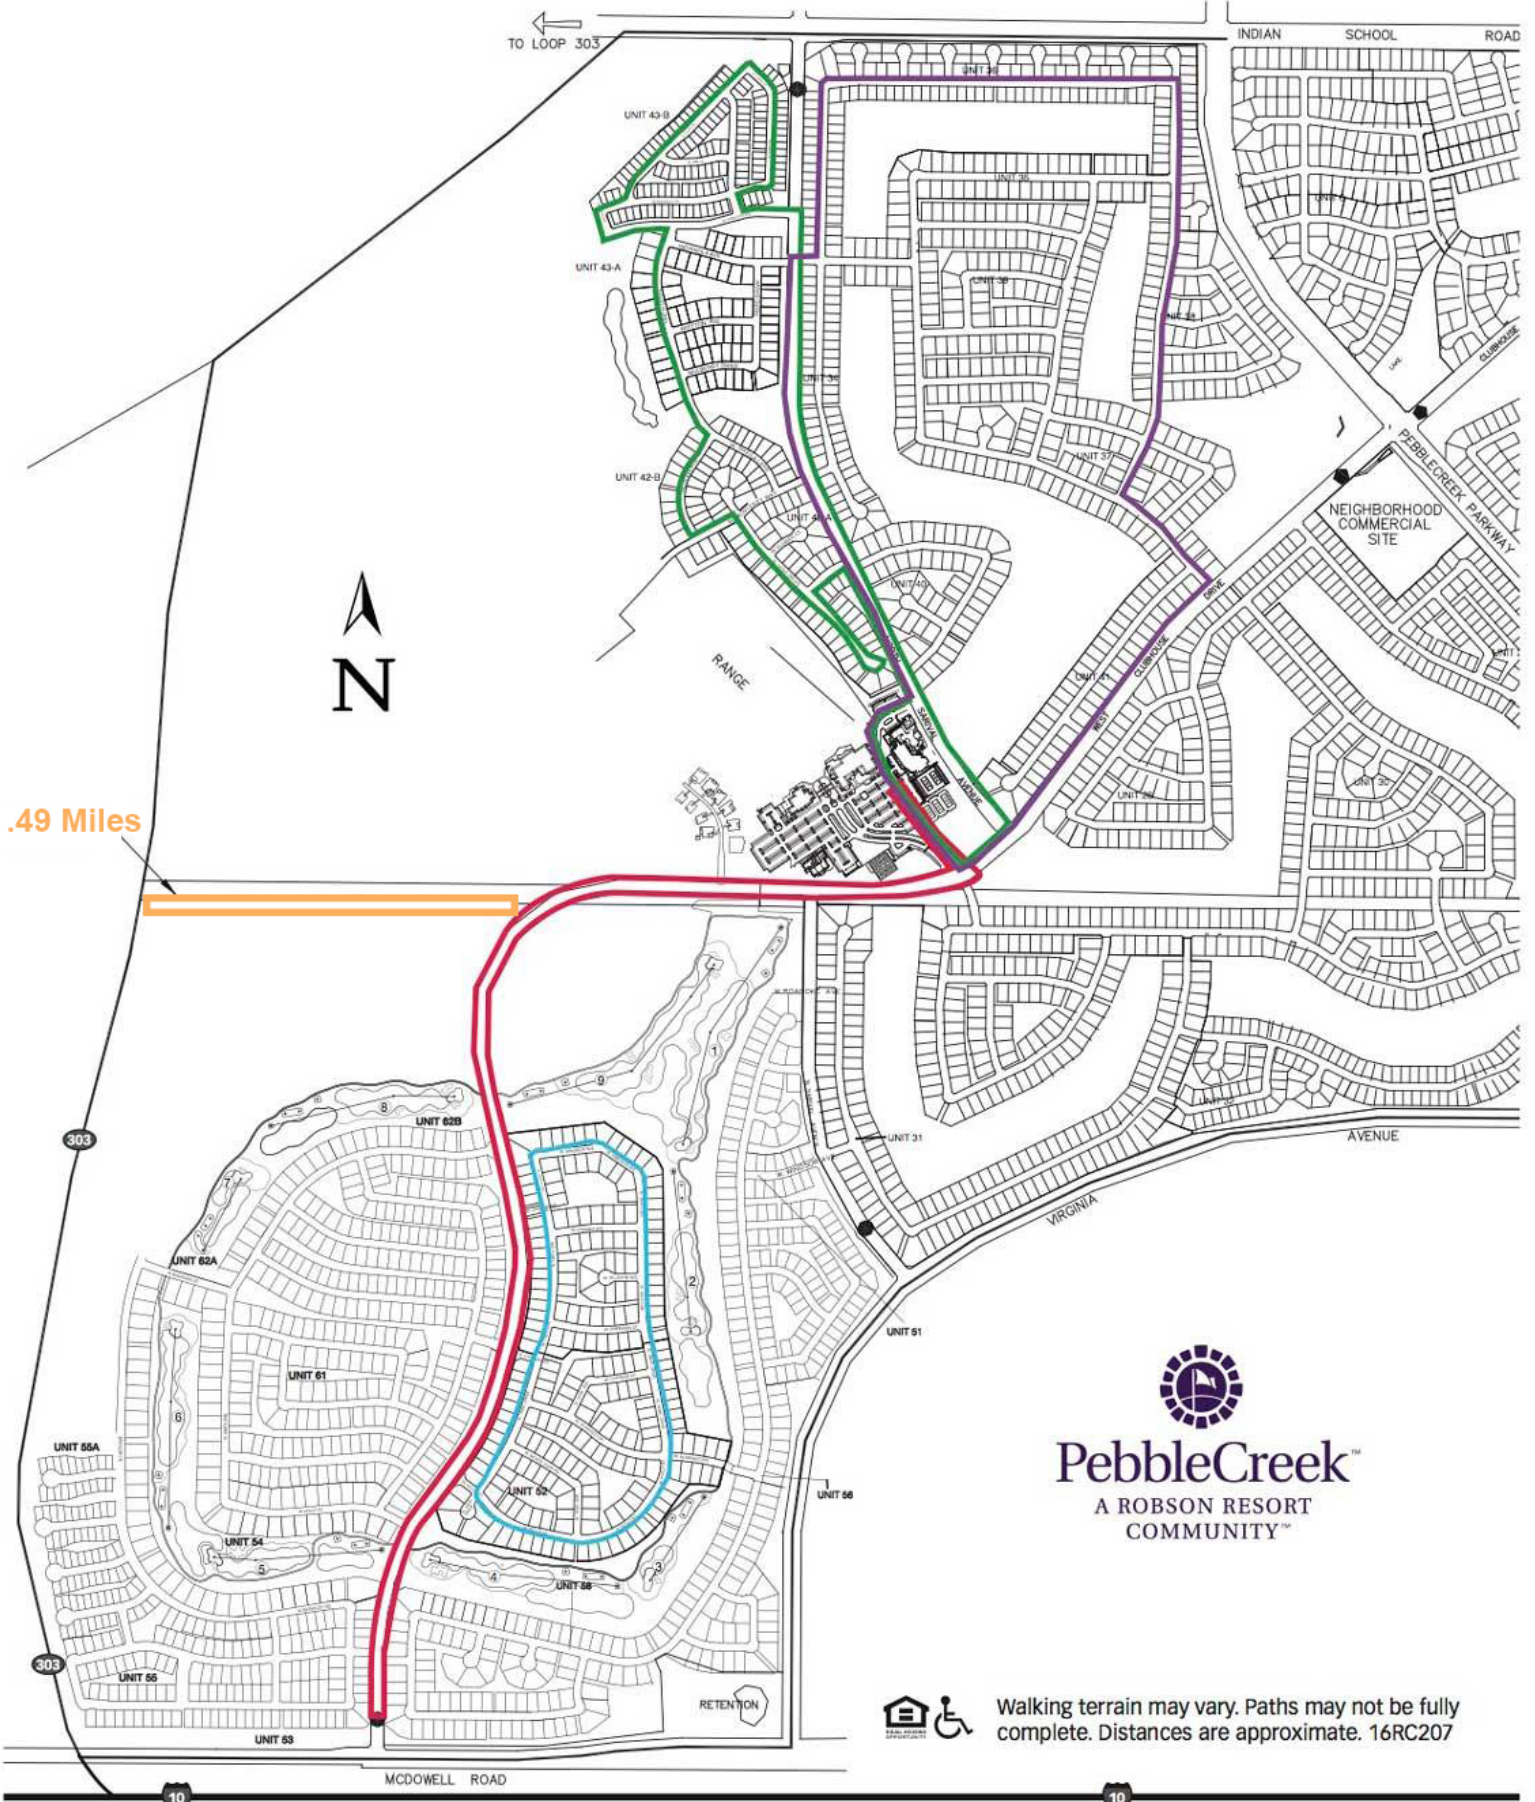

PEBBLECREEK – TUSCANY WALKING PATHS

■ 2.7 Miles ■ 1.3 Miles ■ 2.7 Miles ■ 2.4 Miles

PebbleCreek™
A ROBSON RESORT
COMMUNITY™

 Walking terrain may vary. Paths may not be fully complete. Distances are approximate. 16RC207